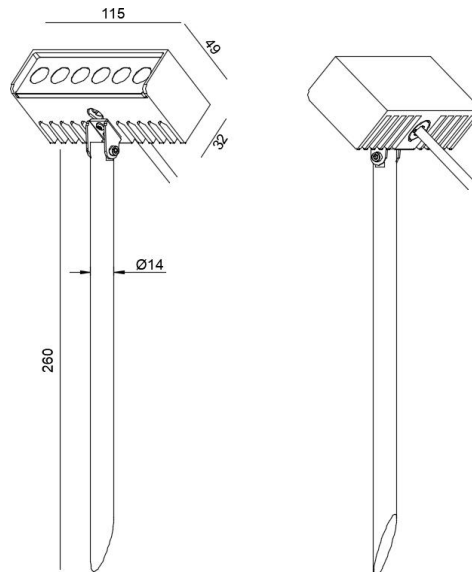

BS3133

8W Outdoor Wall Washer Linear Spike LED Light

Description

Spike light for outdoor use;
Simple Linear design;
IP65 Design;
Wall Washer Design;
Suitable for outdoor lawn and garden area;

Finish
White
Black

Material
Aluminium
Stainless steel

TECHNICAL CHARACTERISTICS

Light source

Light source: Osram 2835 Chip
Total power consumption (W):DC12V 8W
Color temperature: 2700K/3000K/4000K
CRI: 90
Photobiological risk: RG1
Real Lumen: 374.7
Qty Leds: 1
Lm/Real W: 43.3
Life Time: 50.000h L9010
MacAdam steps: 3
UGR: 19

GEAR

This product is supplied without gear.

Luminaire

IP65 for outdoor using
crossing: No
Warranty: 5 Years

PHOTOMETRIC DATA

LIGHT DISTRIBUTION for 3000K
medium 21°

h(m)	E(lx)	Ø(m)
1	15221	Ø0.35
2	380.41	Ø0.70
3	169.11	Ø1.05
4	95.11	Ø1.41
5	60.87	Ø1.76